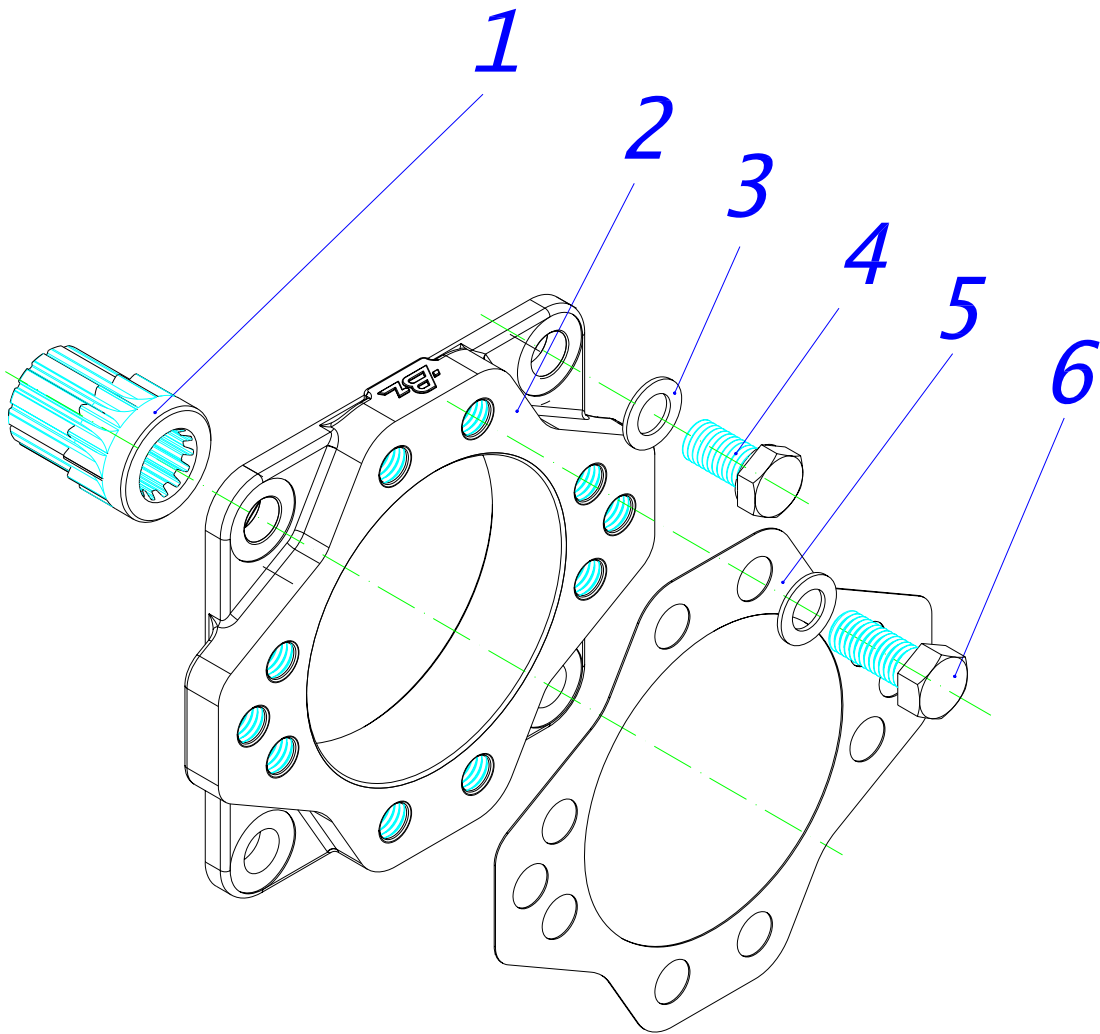

# ADAPTER KIT SAE "C" 14T- SAE "B" 13T 2-4 BOLT (7011704)

October 2.004

ITEM	QT.	DESCIPTION	DIMENS.	CODE	BZ USA CODE
1	1	Output shaft Z=13		203024831	
2	1	Adapter housing		202121741	
3	8	Washer	Ø13	102010002	
4	4	Screw DIN 931	½" 13H UNC x 25	116020039	
5	1	Gasket		108010091	
6	4	Screw DIN 931	½" 13H UNC x 32	116020025	